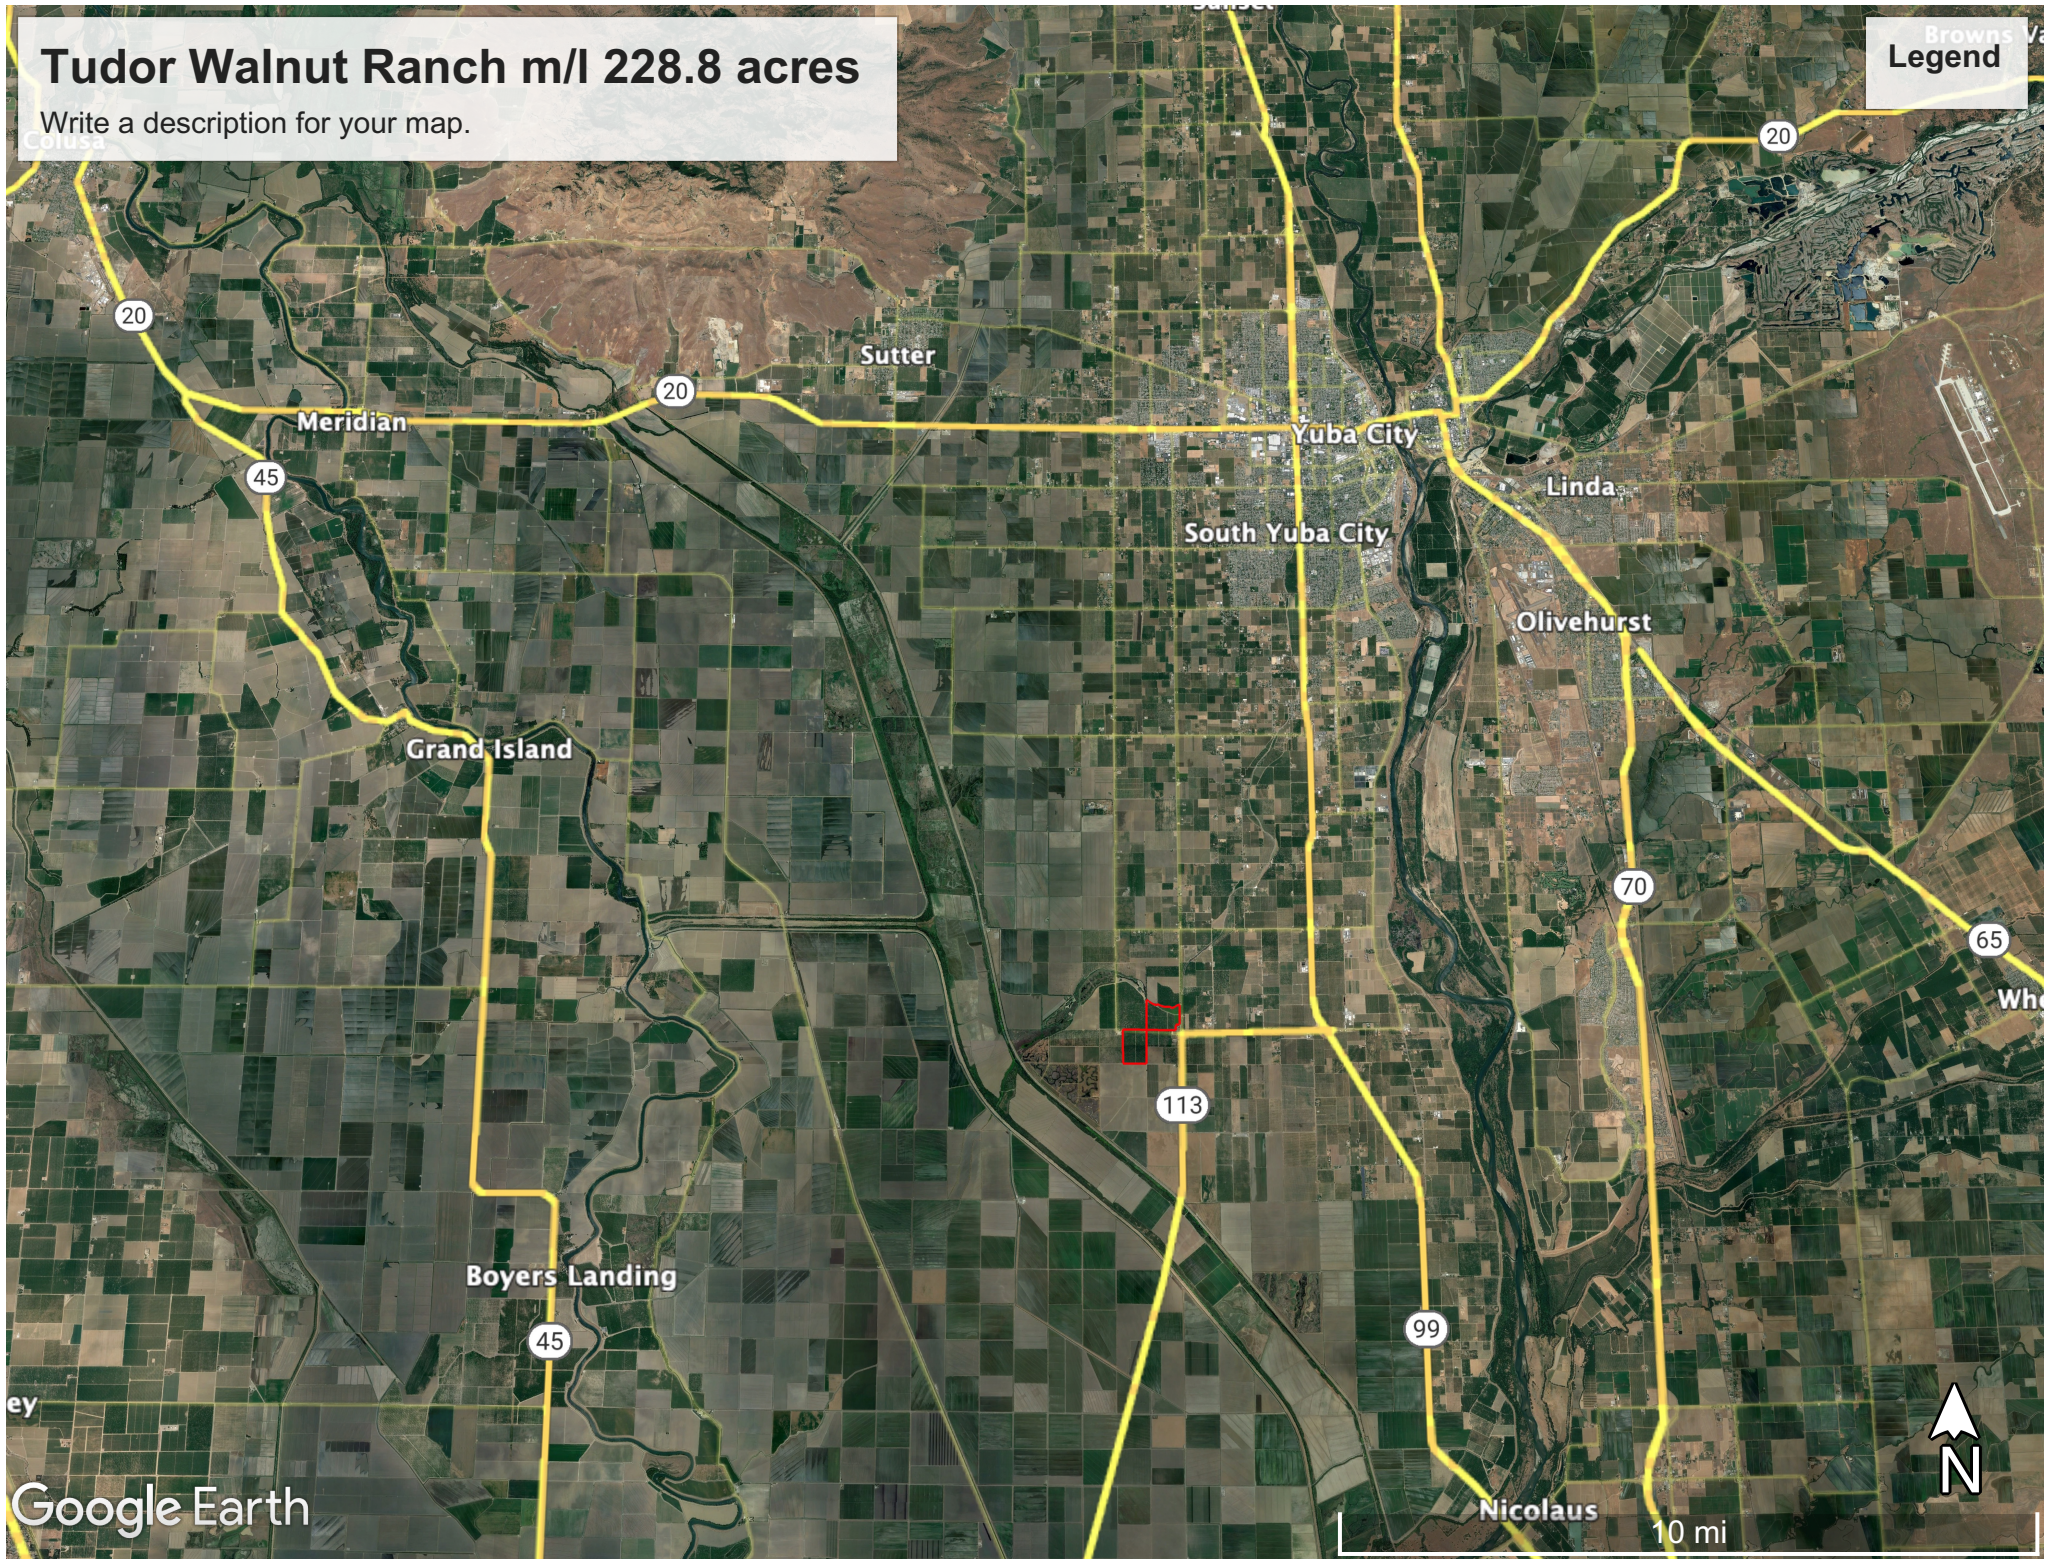

Tudor Walnut Ranch m/l 228.8 acres

Write a description for your map.

Browns Legend

10 mi